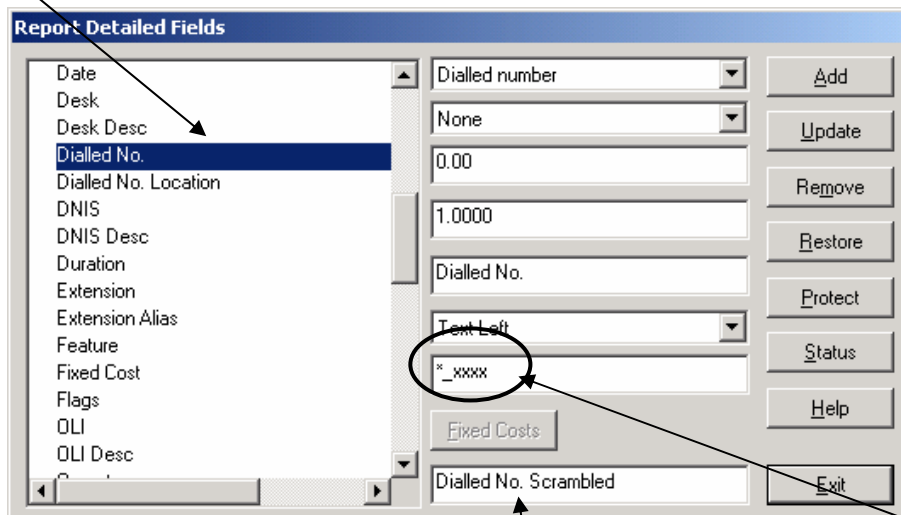

## HOW TO SCRAMBLE DIALLED NUMBERS (OR ANY OTHER DESCRIPTION FIELD)

There may be occasions when you want to run a Detailed report showing the dialled numbers (or CLI numbers), but you don't want the real numbers to be shown – for example you don't want to see the real phone numbers that the Chairman has dialled, or the phone numbers of the people who called the Chairman.

You can create a new Dialled Number field, giving it the instruction to scramble the number.

Go to Reports>Detailed Fields

Select the Dialled No. field from the list on the left.

If you want to replace the last four digits of the number with Xs you need to type the following: \*\_xxxx